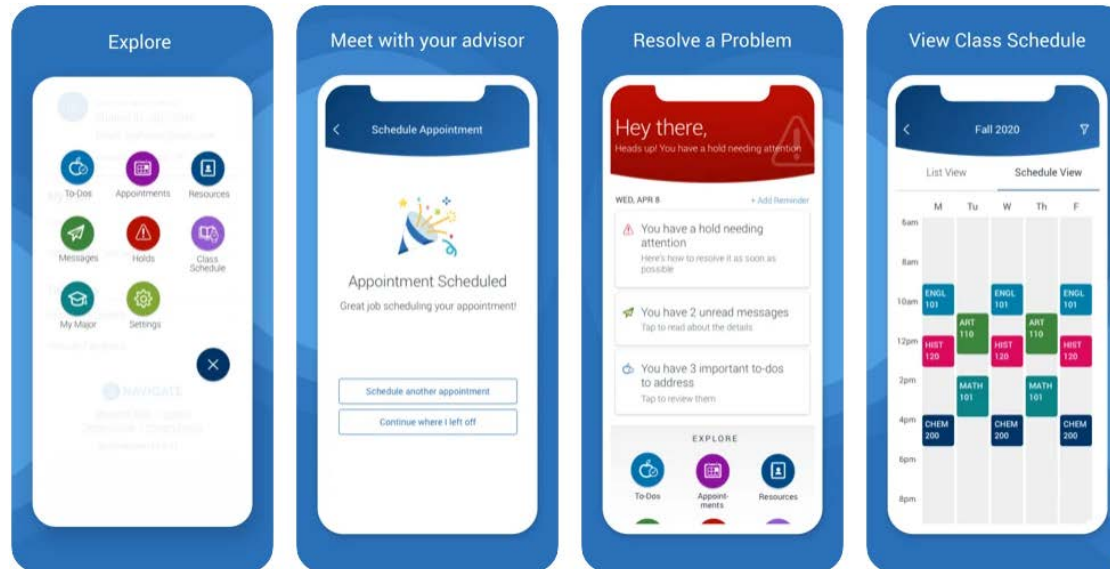

STUDENT SUCCESS CENTER

ATHENS STATE UNIVERSITY

Navigate Student App

Why use the Navigate Student App?

Navigate Student is a platform that helps you navigate Athens State University from first semester until graduation. This app can help you:

- Schedule appointments
- Access your class schedule
- Track holds, important dates, and deadlines
- Connect you to campus resources
- Provide information you need to know at your fingertips

Download Navigate Student App

- 1) Go to the [App Store](#) or [Google Play Store](#)
- 2) Download and install the app
- 3) Open the app and search for “Athens State University” as your school or institution
- 4) Log in using your Athens State student email and Athens State online PIN
- 5) Answer a short survey to personalize the app
- 6) Allow push notifications for upcoming reminders